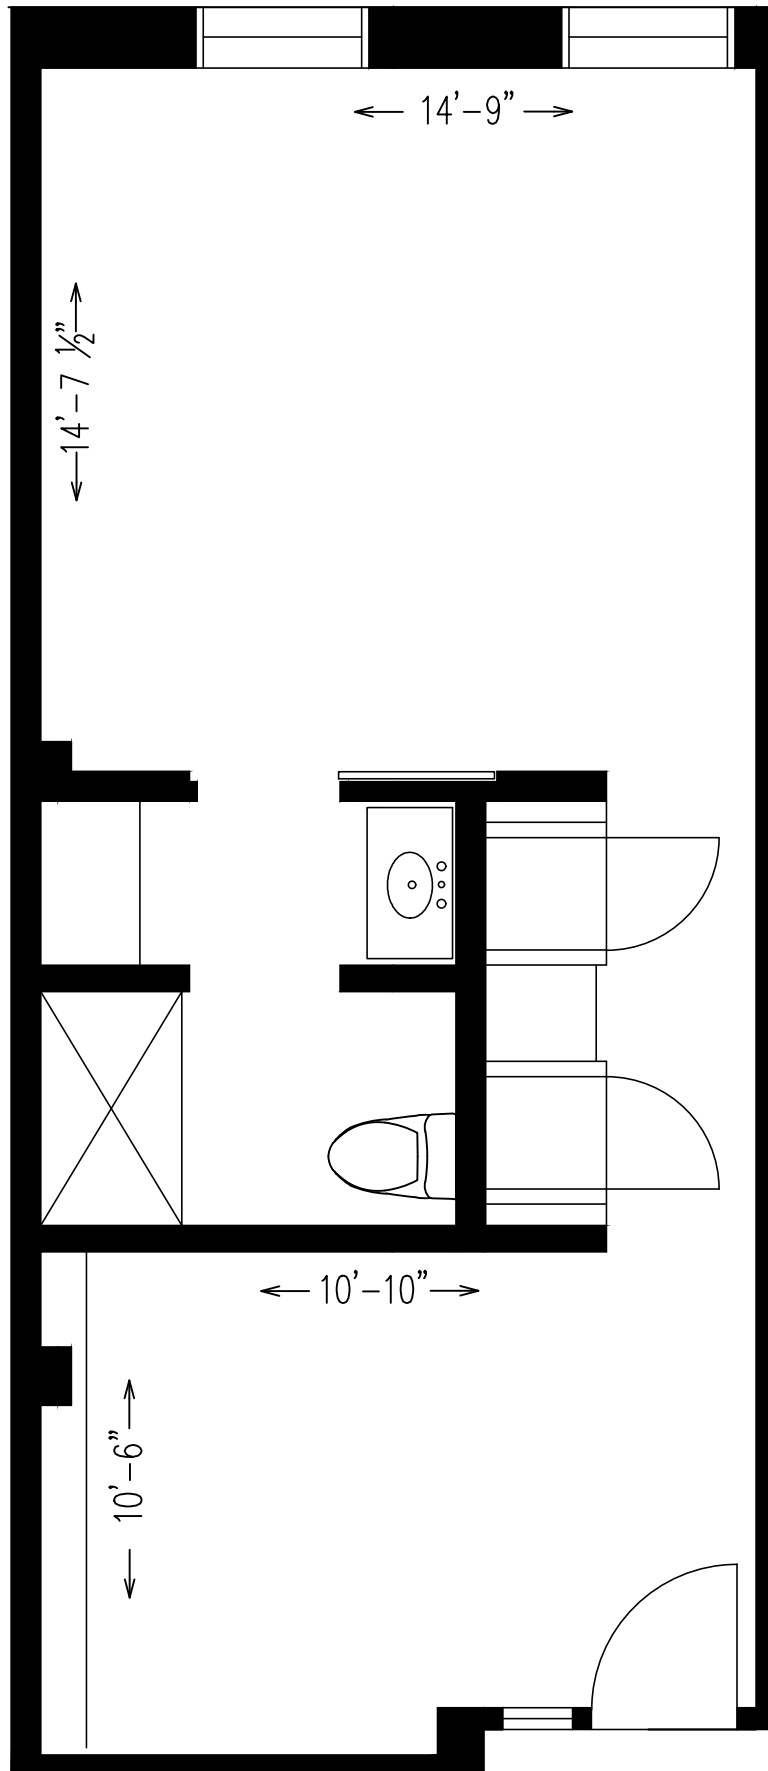

Forest Side of DC

Apartment 105
424 Square Feet

Forest Side of DC

Apartment 106
517 Square Feet

Forest Side of DC

Apartment 111
466 Square Feet

Forest Side of DC

Apartment 112
525 Square Feet

Forest Side of DC

Apartment 116
547 Square Feet

Forest Side of DC

Apartment 117
509 Square Feet

Forest Side of DC

Apartment 206
517 Square Feet

Forest Side of DC

Apartment 209
375 Square Feet