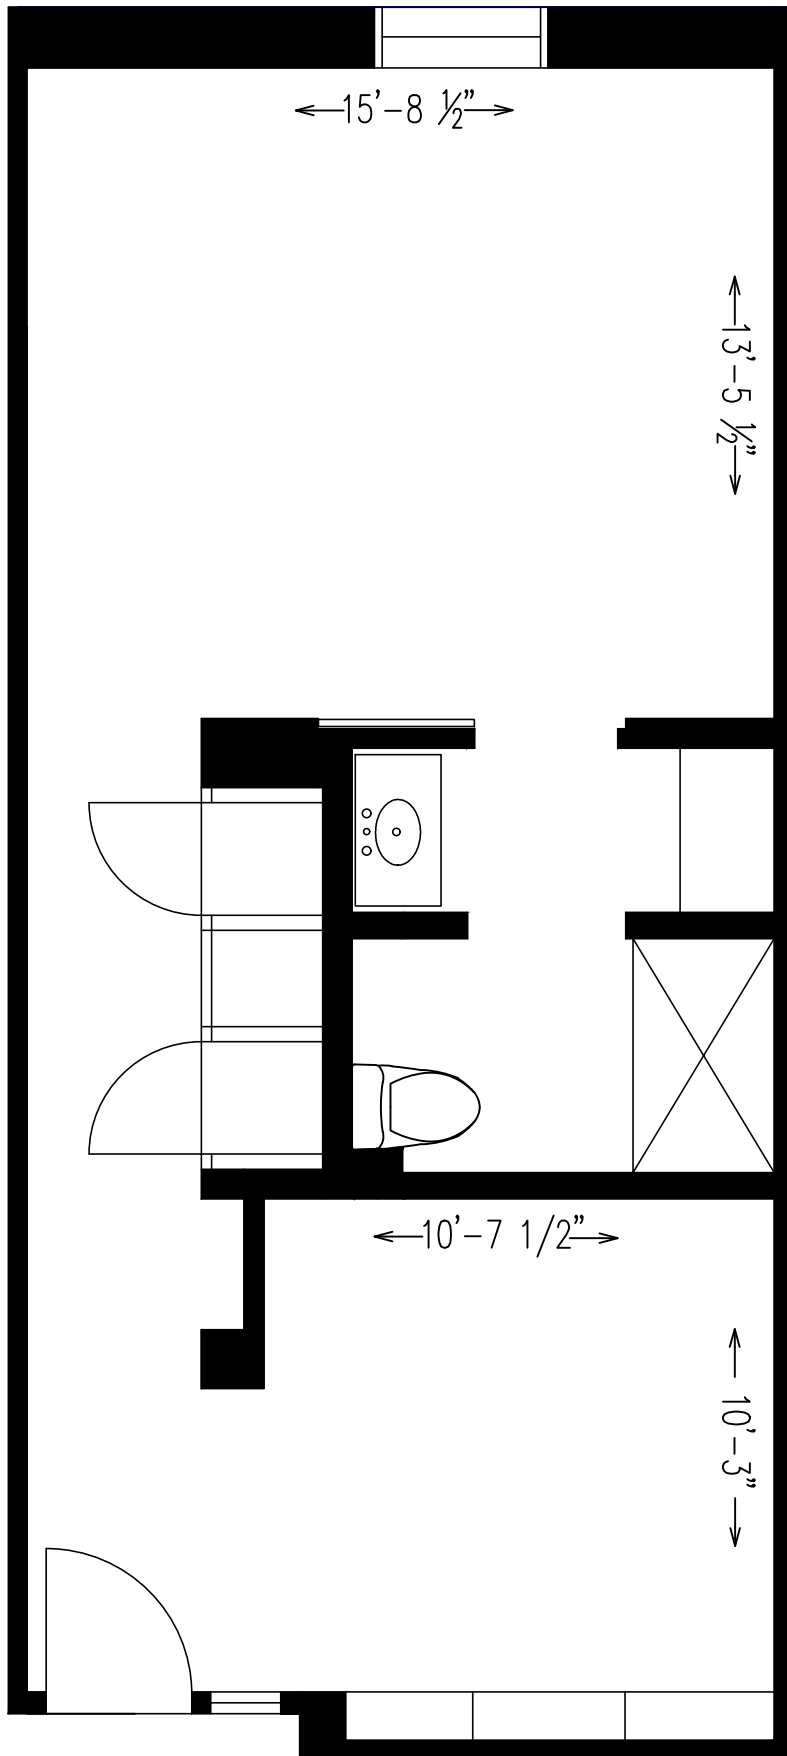

Forest Side of DC

Apartment 105
424 Square Feet

Forest Side of DC

Apartment 106
517 Square Feet

Forest Side of DC

Apartment 111
466 Square Feet

Forest Side of DC

Apartment 112
525 Square Feet

Forest Side of DC

Apartment 116
547 Square Feet

Forest Side of DC

Apartment 117
509 Square Feet

Forest Side of DC

Apartment 206
517 Square Feet

Forest Side of DC

Apartment 209
375 Square Feet