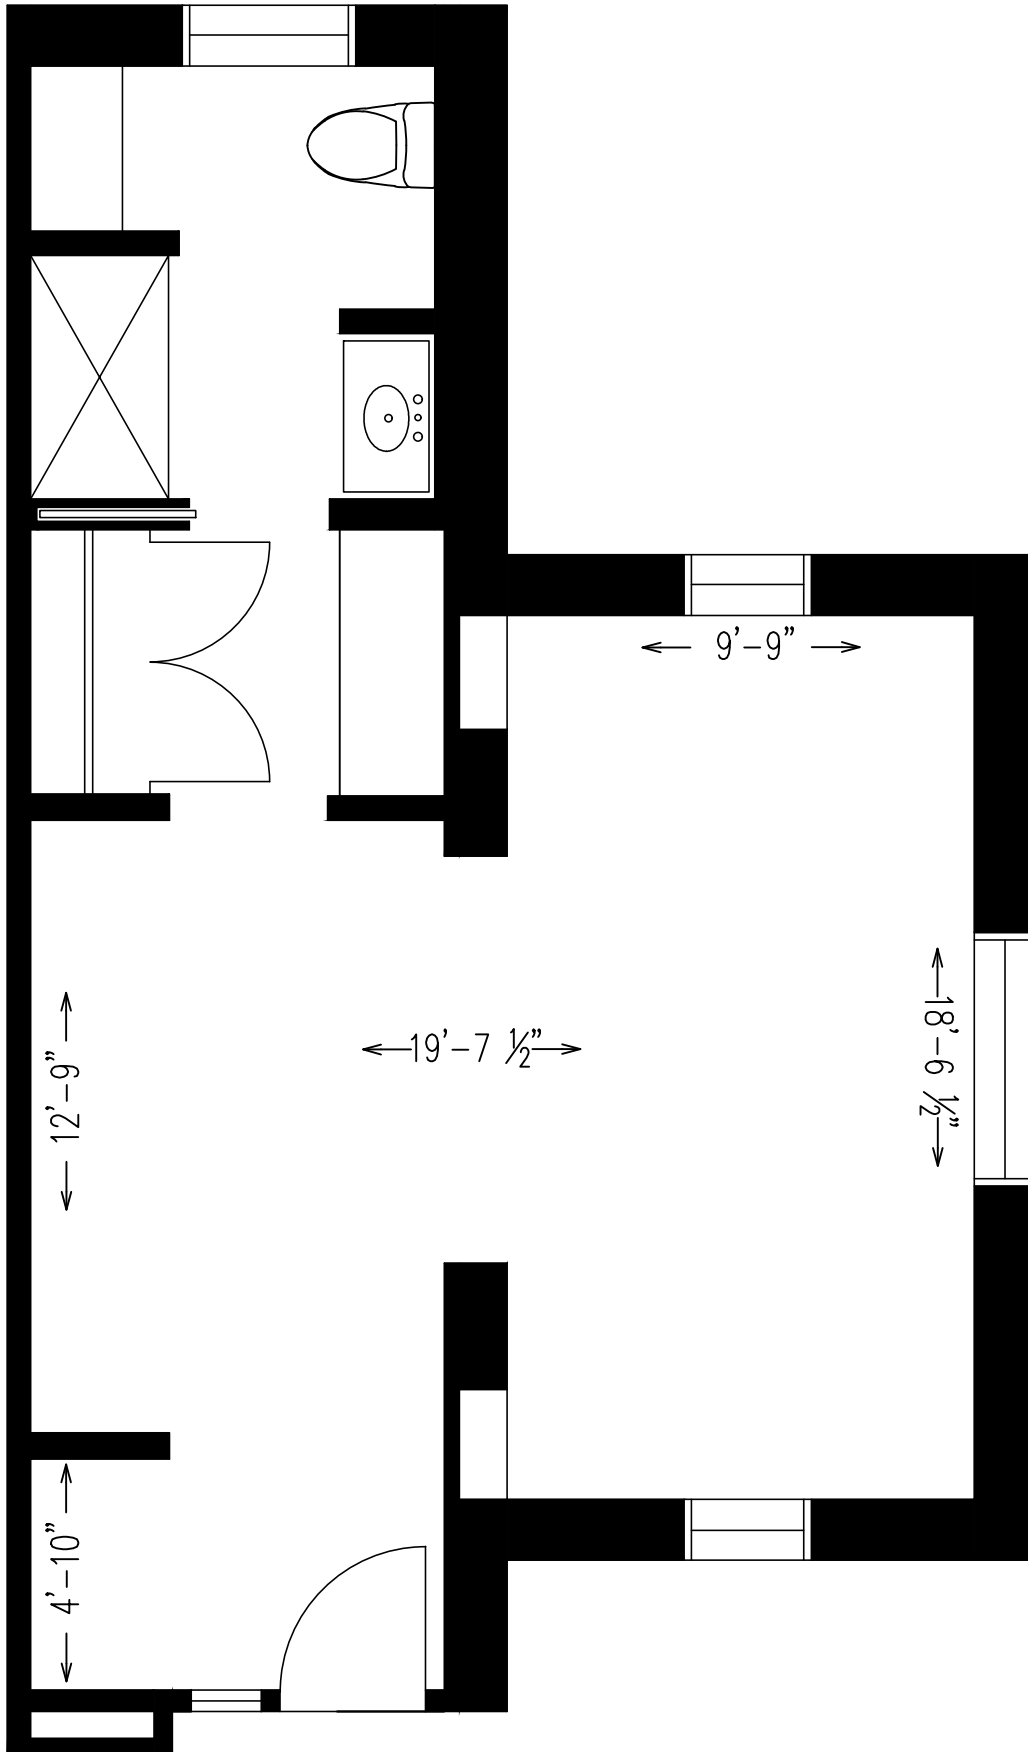

Forest Side of DC

Apartment 105
424 Square Feet

Forest Side of DC

Apartment 106
517 Square Feet

Forest Side of DC

Apartment 111
466 Square Feet

Forest Side of DC

Apartment 112
525 Square Feet

Forest Side of DC

Apartment 116
547 Square Feet

Forest Side of DC

Apartment 117
509 Square Feet

Forest Side of DC

Apartment 206
517 Square Feet

Forest Side of DC

Apartment 209
375 Square Feet