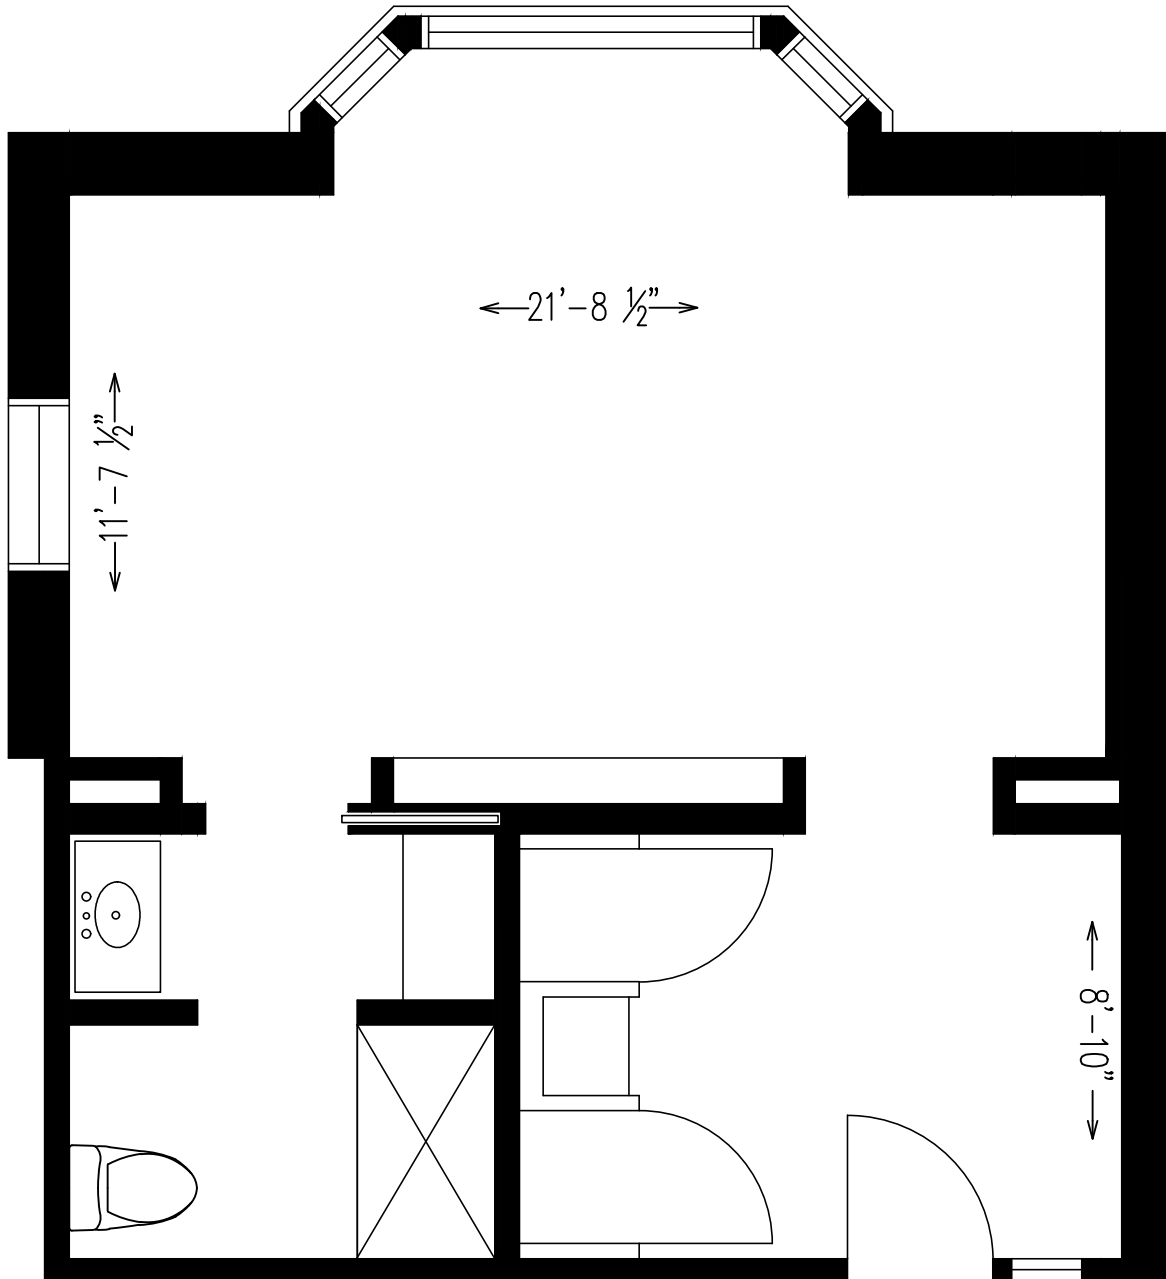

Forest Side of DC

Apartment 105
424 Square Feet

Forest Side of DC

Apartment 106
517 Square Feet

Forest Side of DC

Apartment 111
466 Square Feet

Forest Side of DC

Apartment 112
525 Square Feet

Forest Side of DC

Apartment 116
547 Square Feet

Forest Side of DC

Apartment 117
509 Square Feet

Forest Side of DC

Apartment 206
517 Square Feet

Forest Side of DC

Apartment 209
375 Square Feet