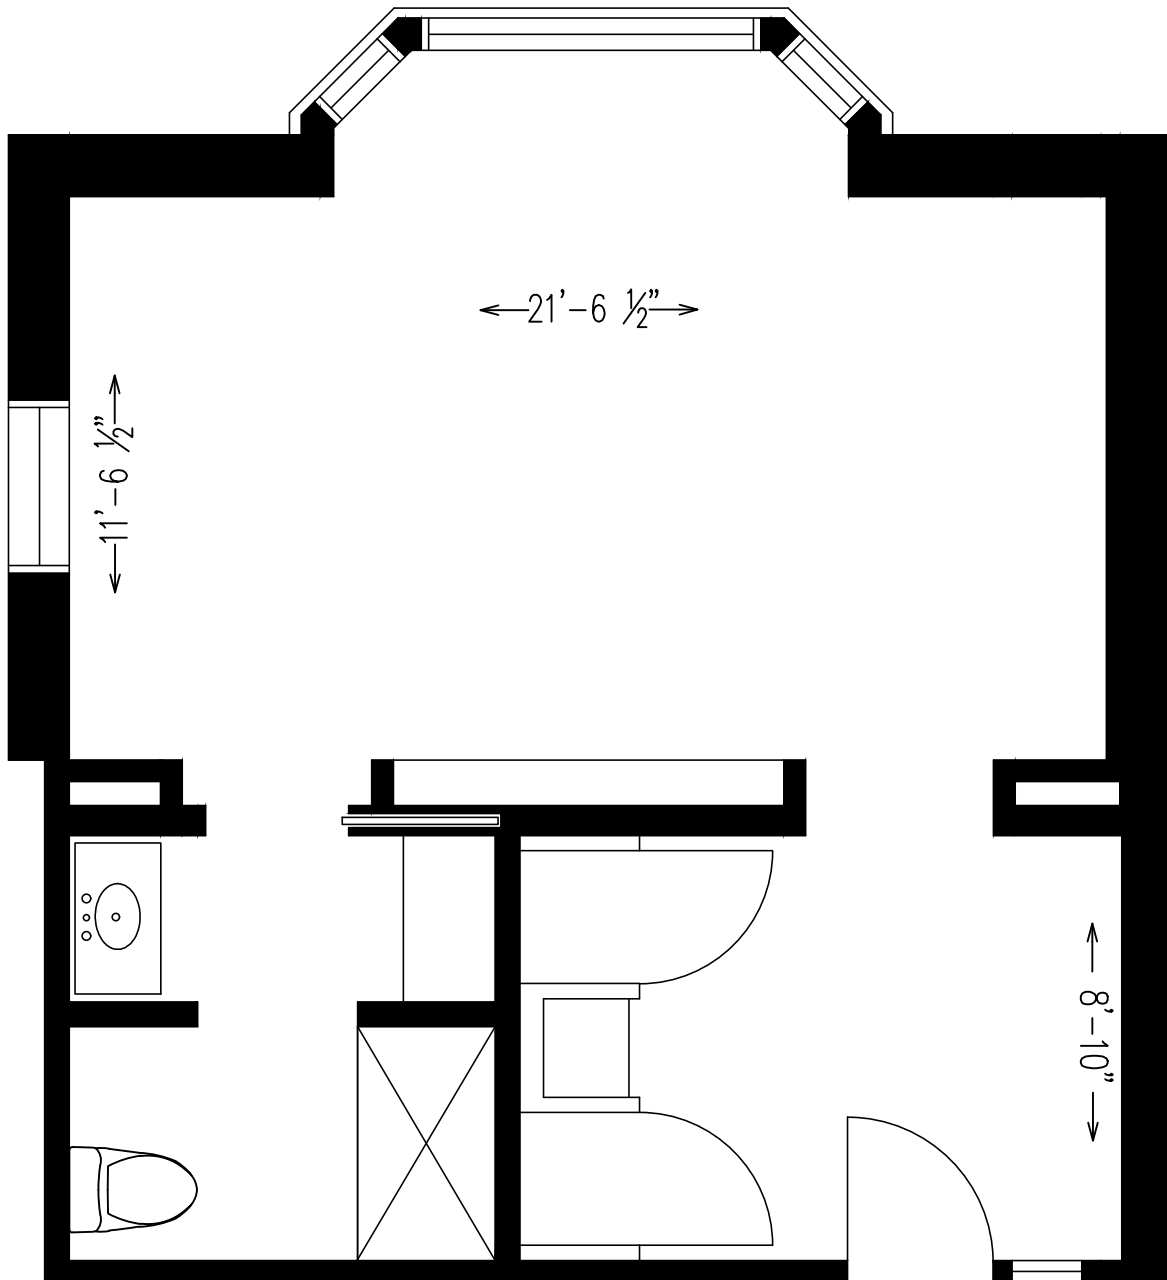

Forest Side of DC

Apartment 105
424 Square Feet

Forest Side of DC

Apartment 106
517 Square Feet

Forest Side of DC

Apartment 111
466 Square Feet

Forest Side of DC

Apartment 112
525 Square Feet

Forest Side of DC

Apartment 116
547 Square Feet

Forest Side of DC

Apartment 117
509 Square Feet

Forest Side of DC

Apartment 206
517 Square Feet

Forest Side of DC

Apartment 209
375 Square Feet