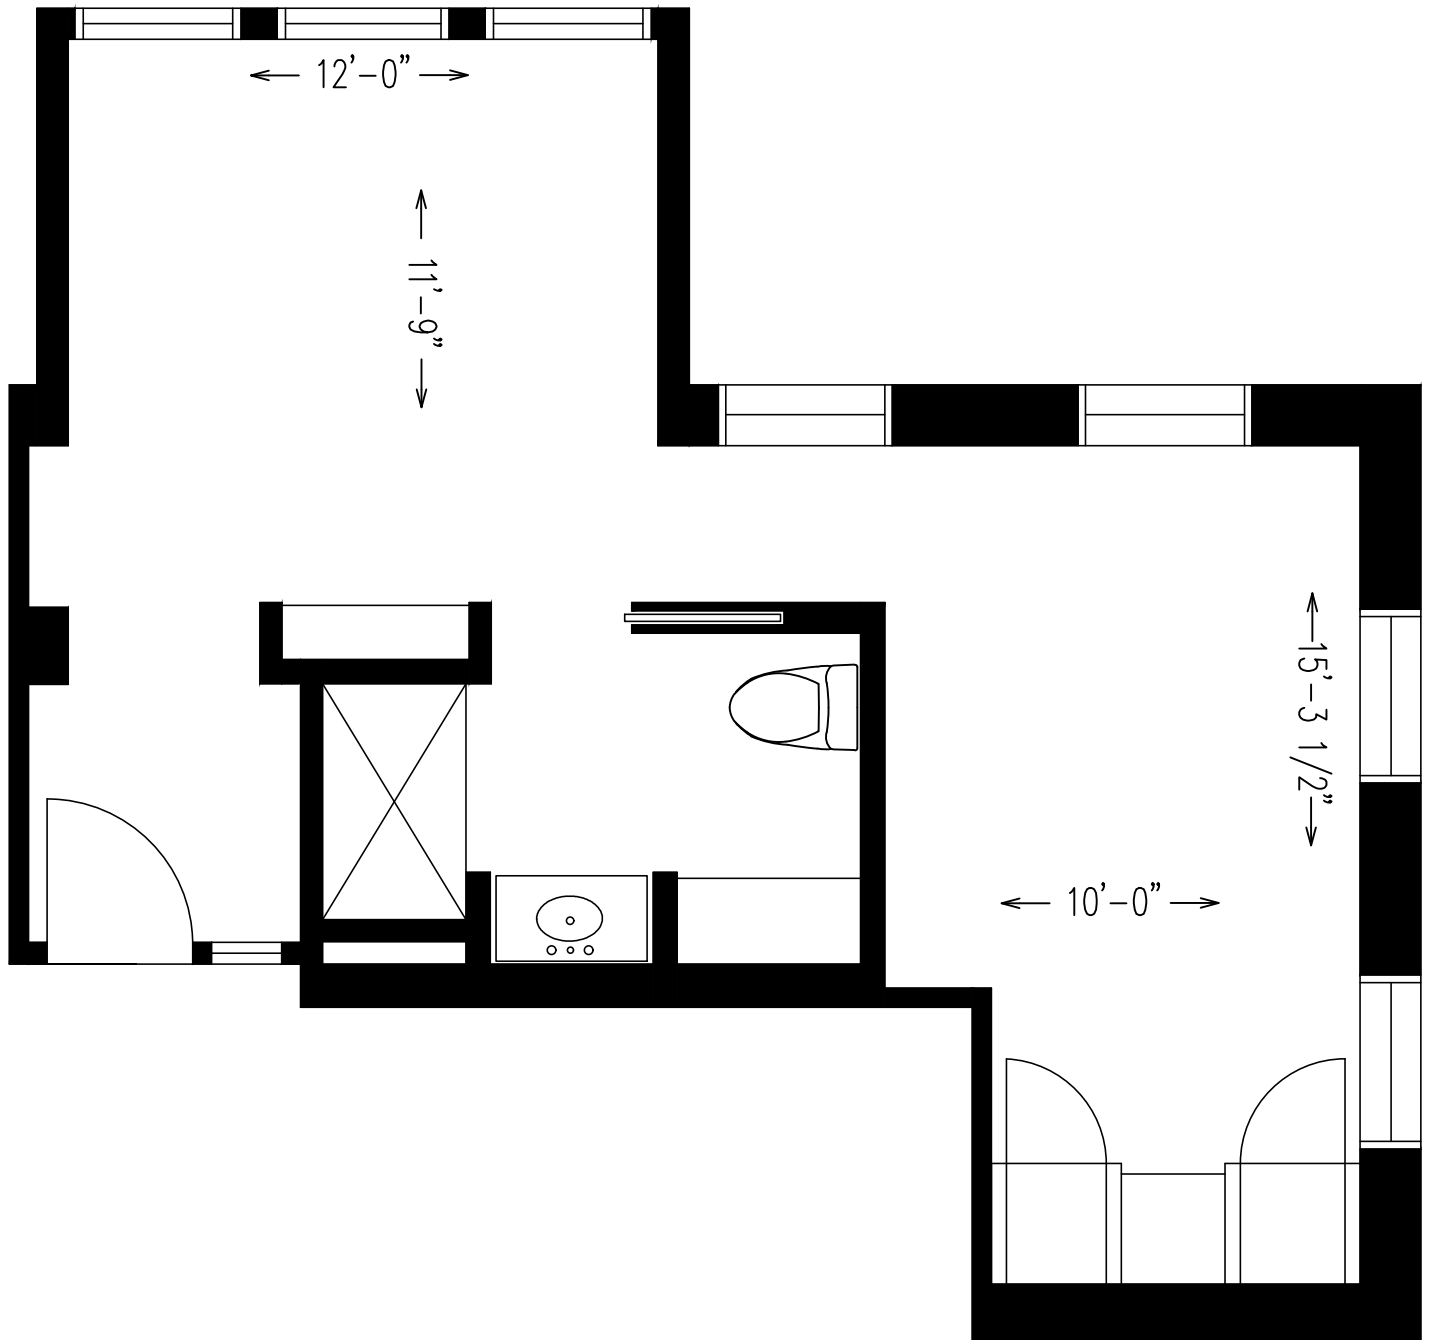

Forest Side of DC

Apartment 105
424 Square Feet

Forest Side of DC

Apartment 106
517 Square Feet

Forest Side of DC

Apartment 111
466 Square Feet

Forest Side of DC

Apartment 112
525 Square Feet

Forest Side of DC

Apartment 116
547 Square Feet

Forest Side of DC

Apartment 117
509 Square Feet

Forest Side of DC

Apartment 206
517 Square Feet

Forest Side of DC

Apartment 209
375 Square Feet