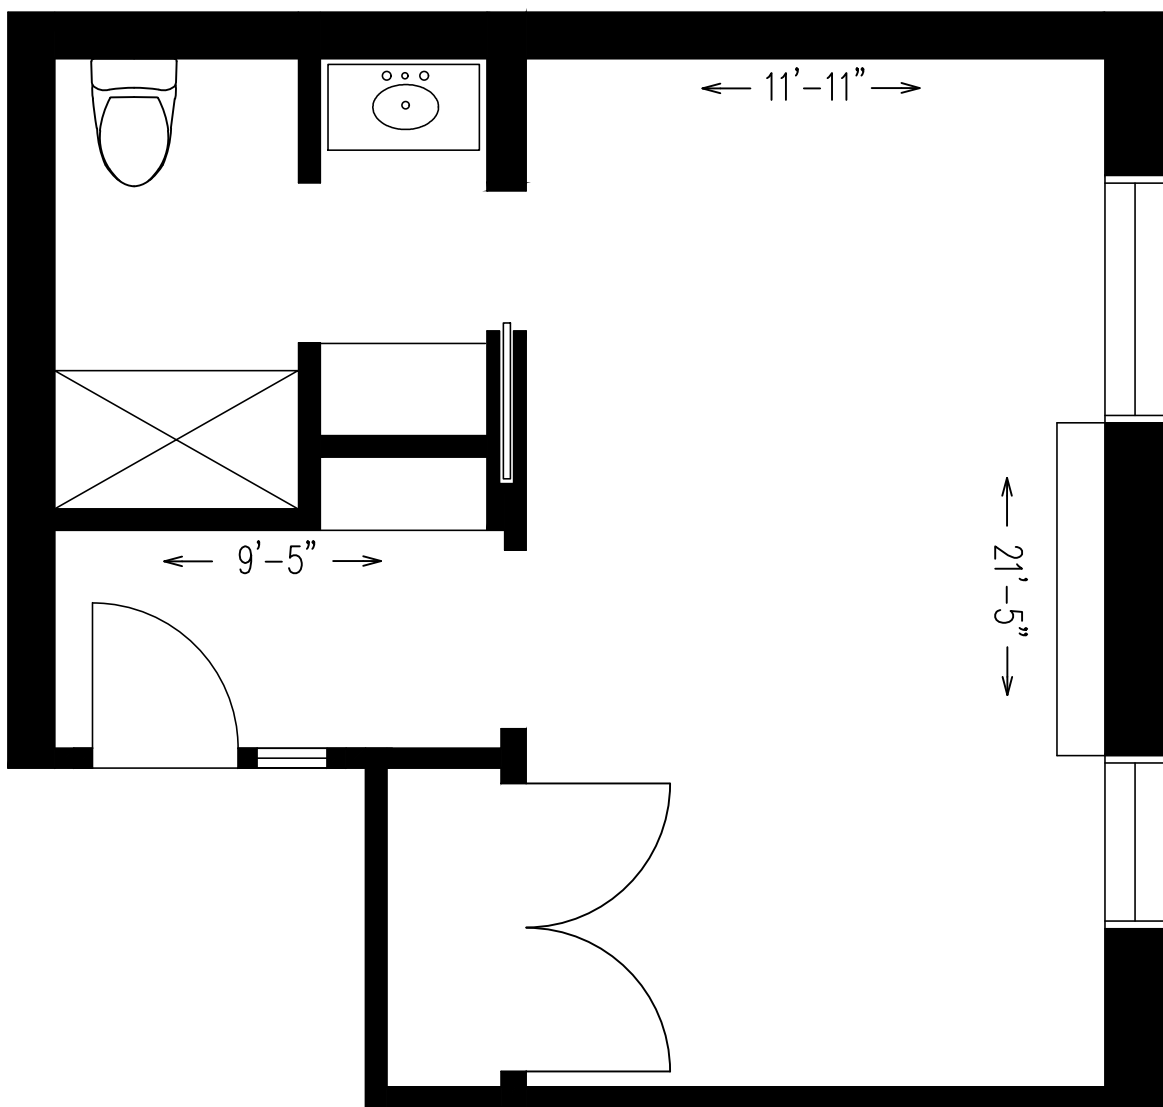

Forest Side of DC

Apartment 105
424 Square Feet

Forest Side of DC

Apartment 106
517 Square Feet

Forest Side of DC

Apartment 111
466 Square Feet

Forest Side of DC

Apartment 112
525 Square Feet

Forest Side of DC

Apartment 116
547 Square Feet

Forest Side of DC

Apartment 117
509 Square Feet

Forest Side of DC

Apartment 206
517 Square Feet

Forest Side of DC

Apartment 209
375 Square Feet